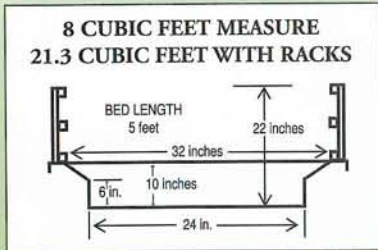

Ball Connector

Removable Racks

Tongue is adjustable to level load

*8 cubic feet
21.3 cubic feet
with racks*

Walking beam suspension

4 bolt high speed hubs

High floatation ATV tires

*Will Accept Skid Mounted
Sprayer without Modification*

**Boomless
Nozzles**

- Positive LEFT/RIGHT spray control
- Left/right control is handlebar mounted
- 2-12 volt 3 GPM demand pumps
- Components guarded from brush damage
- Boomless nozzles cover 30 ft. width
- Heavy duty 4 bolt hubs and wheels
- High speed tapered wheel bearings
- Heavy polyethylene oval tank
- 1-7/8 ball hitch
- Adjustable tongue to level sprayer