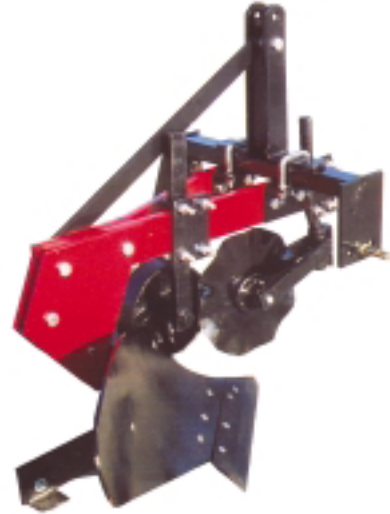

DOUBLE BOTTOM

SINGLE BOTTOM

MOLDBOARD PLOWS

MODEL #	DESCRIPTION	SUGGESTED HORSE POWER	APPROX WT.
MPH114	1-Bottom 14" Plow	22 - 45	300 lbs.
MPH116	1-Bottom 16" Plow	25 - 45	310 lbs.
MPH214	2-Bottom 14" Plow	40 - 50	490 lbs.
MPH216	2-Bottom 16" Plow	45 - 50	520 lbs.

- Plow frame made of 1" x4" steel bar
- Powder Coat paint for a better looking and more durable finish

• **Optional depth control and coulter kits**

- Category 1 hitch and lift pins
- Replaceable share
- Replaceable moldboard