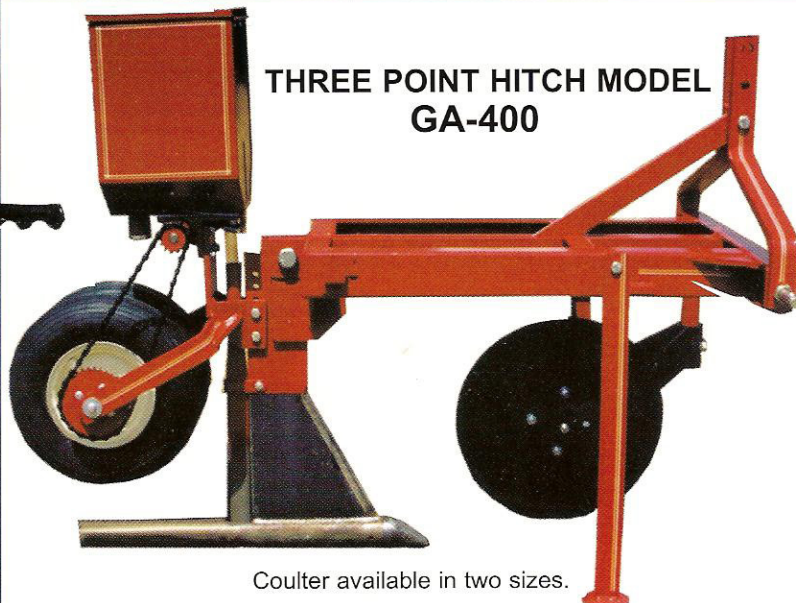

ELSTON MANUFACTURING INC. GOPHER GETTERS

GOPHER GETTER JR.

A new, inexpensive cartridge loaded unit which dispenses poison bait underground in pocket gopher's natural runway, out of the reach of harmless birds and pets.

US PAT.NO. 3,771,474

THREE POINT HITCH MODEL
GA-400

Coulter available in two sizes.

Proven by actual field tests, The Elston Gopher Getter builds and baits artificial pocket gopher runways in one fast, sure operation. Users praise the effectiveness of the kill, the sturdy design and construction, and the easy low-cost technique.

- ~ Adjustable depth torpedo (6"-12") forms artificial runway that intercepts and connects natural pocket gopher runways.
- ~ Bait distributor meters bait in preset quantities.
- ~ FAST- One man economically treats up to 10 acres of infested area per hour
- ~ SAFE- Bait is underground...out of reach of grazing animals.
- ~ ECONOMICAL- Bait costs are only a few cents per acre.
- ~ Simple and rugged design.
- ~ Pneumatic tires (included) and high speed wheel bearings for easy highway transportation.
 - ~ Replaceable hardware steel torpedo point.
 - ~ Easily attached to tractor.