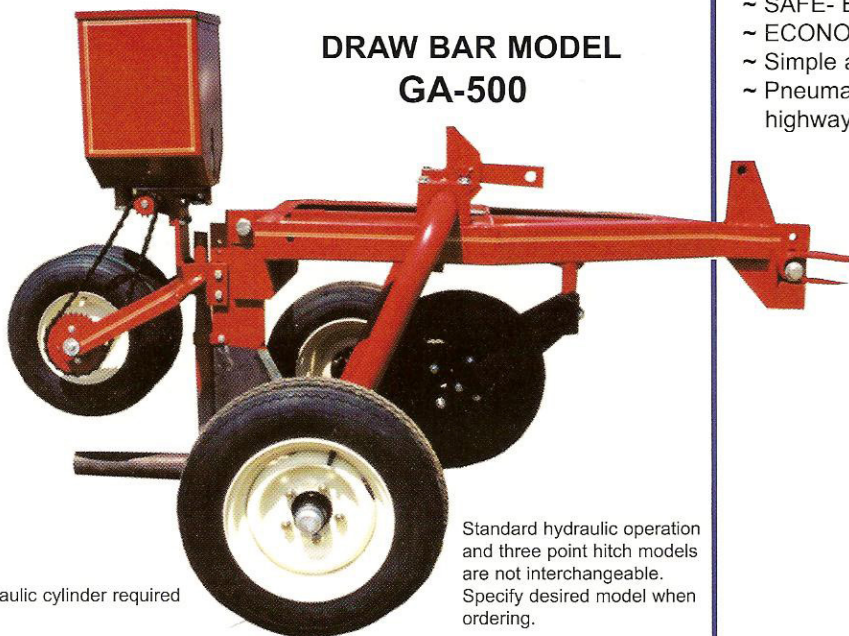

DRAW BAR MODEL GA-500

Standard hydraulic operation and three point hitch models are not interchangeable. Specify desired model when ordering.

Hydraulic cylinder required