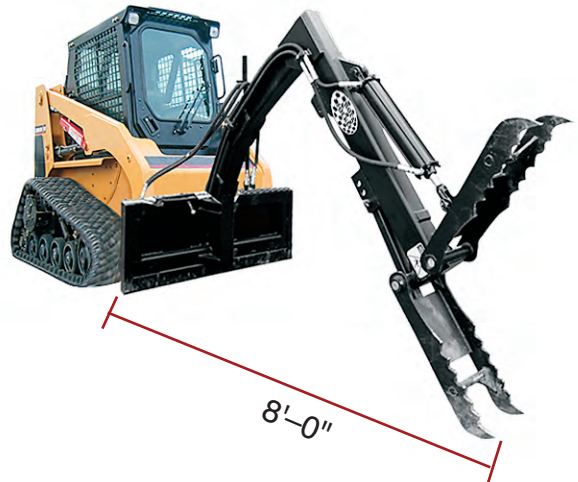

**BRUSH
WOLF**

ROCK JOCKEY

15'-0" +/-

8'-0"

Cross-Tech Manufacturing, Inc., a world-class leader in quality, value, performance, and safety, introduces the **ROCK JOCKEY.**

SPECIFICATIONS

- Height 6'-0"
- Length 8'-6"
- Weight 650 lbs.
- Jaw Opening 3'-0"
- Reach 15'

FEATURES

The ROCK JOCKEY can tackle any job your skidsteer can handle. Perfect for picking rocks and logs. A versatile tool for construction, forestry and the farm.

Toll Free 1-877-390-9857 | www.brushwolf.com

ROCK JOCKEY

Compare Value, Quality and Performance and you won't consider anything less than a Brush Wolf **ROCK JOCKEY** by Cross-Tech. *Rock On!*

Whether you're working on a construction site, a logging area, a forestry management project, a landscaping concept, or any variety of farm maintenance tasks, a ROCK JOCKEY is your "go to" skidsteer attachment. Tough, versatile and "far-reaching!" *Rock On!*