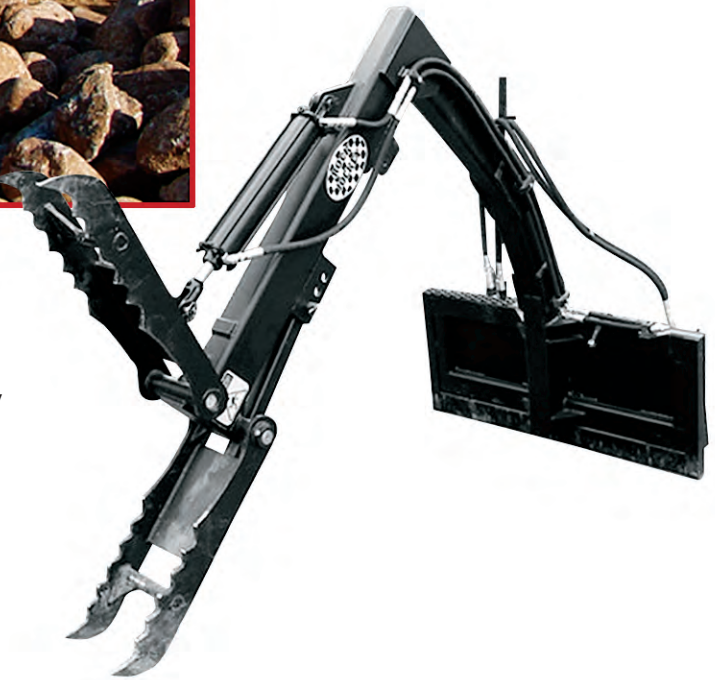

**BRUSH
WOLF**

ROCK JOCKEY

15'-0" +/-

8'-0"

Cross-Tech Manufacturing, Inc., a world-class leader in quality, value, performance, and safety, introduces the **ROCK JOCKEY.**

SPECIFICATIONS

- Height 6'-0"
- Length 8'-6"
- Weight 650 lbs.
- Jaw Opening 3'-0"
- Reach 15'

FEATURES

The ROCK JOCKEY can tackle any job your skidsteer can handle. Perfect for picking rocks and logs. A versatile tool for construction, forestry and the farm.

Toll Free 1-877-390-9857 | www.brushwolf.com

ROCK JOCKEY

Compare Value, Quality and Performance and you won't consider anything less than a Brush Wolf **ROCK JOCKEY** by Cross-Tech. *Rock On!*

Whether you're working on a construction site, a logging area, a forestry management project, a landscaping concept, or any variety of farm maintenance tasks, a ROCK JOCKEY is your "go to" skidsteer attachment. Tough, versatile and "far-reaching!" *Rock On!*