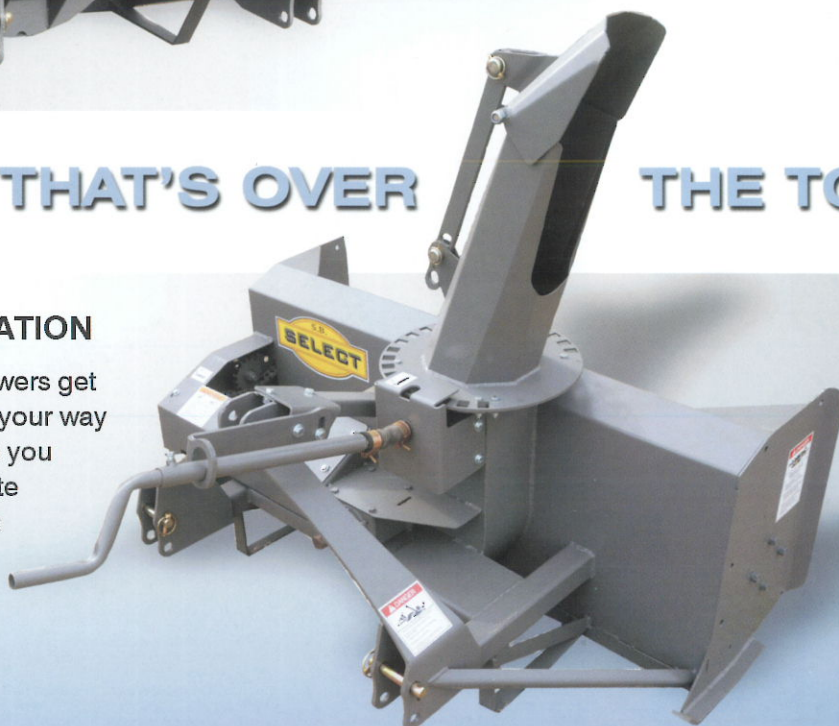

## PERFORMANCE THAT'S OVER THE TOP

manual

### CHUTE ROTATION

Select Snowblowers get the snow out of your way and put it where you want it. Our chute rotators come in manual or our new bolt on hydraulic.

hydraulic

The **Select Series Snowblowers** are built to get your work off the ground with durable performance and high-capacity design. With a range of models from 15 HP compact tractors to 125 HP farm tractors available, nothing moves snow more than being hit by a **Select**.