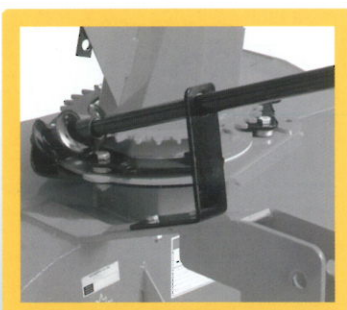

manual

CHUTE ROTATION

Select Snowblowers get the snow out of your way and put it where you want it. Our chute rotators come in manual or our new bolt on hydraulic.