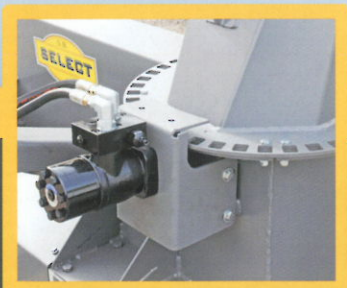

Simeon Bauman Mfg Inc. snowblower series

4342 Weimar Line,
Wellesley, ON N0B 2T0
Ph. 519 699 5560

PERFORMANCE THAT'S OVER THE TOP

CHUTE ROTATION

Select Snowblowers get the snow out of your way and put it where you want it. Our chute rotators come in manual or our new bolt on hydraulic.

hydraulic

The **Select Series Snowblowers** are built to get your work off the ground with durable performance and high-capacity design. With a range of models from 15 HP compact tractors to 125 HP farm tractors available, nothing moves snow more than being hit by a **Select**.